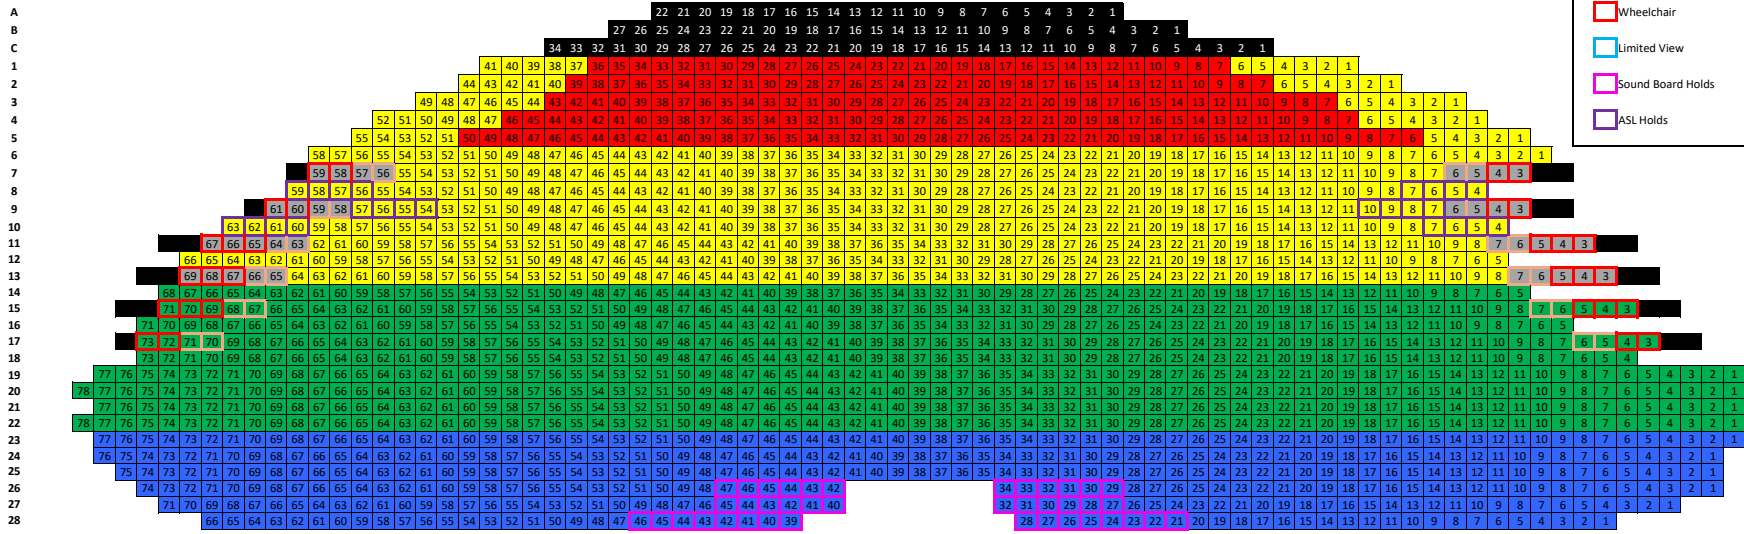

Long Beach Season 24-25 Price Levels

- Companion
- Wheelchair
- Limited View
- Sound Board Holds
- ASL Holds

ORCHESTRA