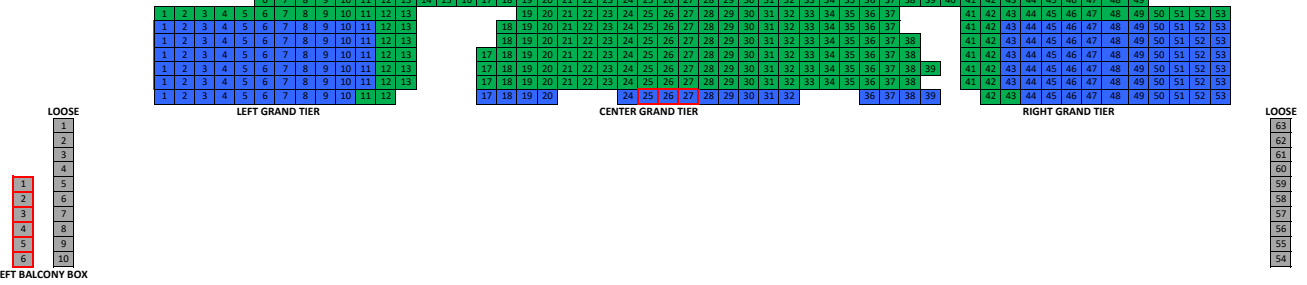

Lubbock 24-25 Season Price Levels

STAGE

ADA
Limited View

AA
BB
CC

A
B
C
D
E
F
G
H
J
K
L
M
N
P
Q
R
S
T
V
W

A
B
C
D
E
F

LOOSE
1
2
3
4
5
6
7
8
9
10
11
12
13
14

A
B
C
D
E
F

LOOSE
1
2
3
4
5
6
7
8
9
10
11

LOOSE
1
2
3
4
5
6
7
8
9
10

A
B
C
D
E
F
G
H
J
K
L