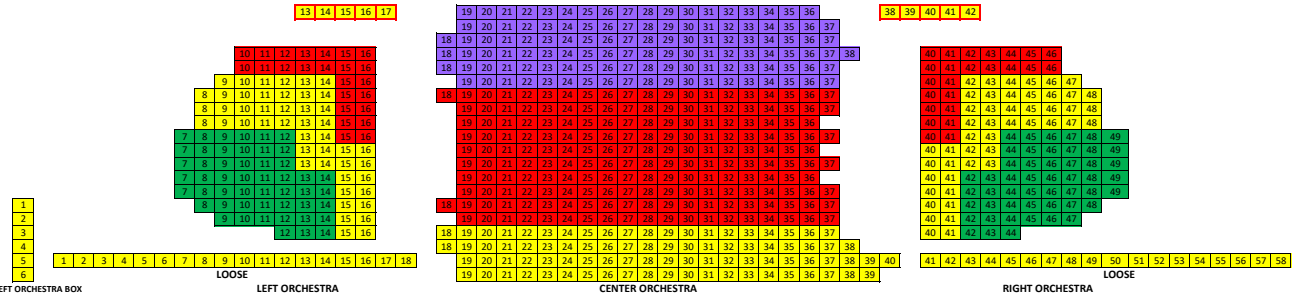

Lubbock 24-25 Season Price Levels

STAGE

ADA
Limited View

AA
BB
CC

A
B
C
D
E
F
G
H
J
K
L
M
N
P
Q
R
S
T
V
W

A
B
C
D
E
F

LOOSE
1
2
3
4
5
6
7
8
9
10
11
12
13
14

A
B
C
D
E
F

LOOSE
1
2
3
4
5
6
7
8
9
10
11

LOOSE
1
2
3
4
5
6
7
8
9
10

A
B
C
D
E
F
G
H
J
K
L