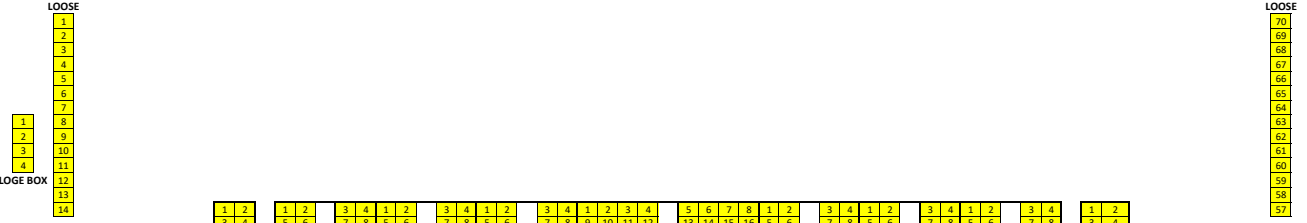

Lubbock 24-25 Season Price Levels

STAGE

ADA
Limited View

AA
BB
CC

A
B
C
D
E
F
G
H
J
K
L
M
N
P
Q
R
S
T
V
W

A
B
C
D
E
F

LOOSE
1
2
3
4
5
6
7
8
9
10
11
12
13
14

A
B
C
D
E
F

LOOSE
1
2
3
4
5
6
7
8
9
10
11

LOOSE
1
2
3
4
5
6
7
8
9
10

A
B
C
D
E
F
G
H
J
K
L