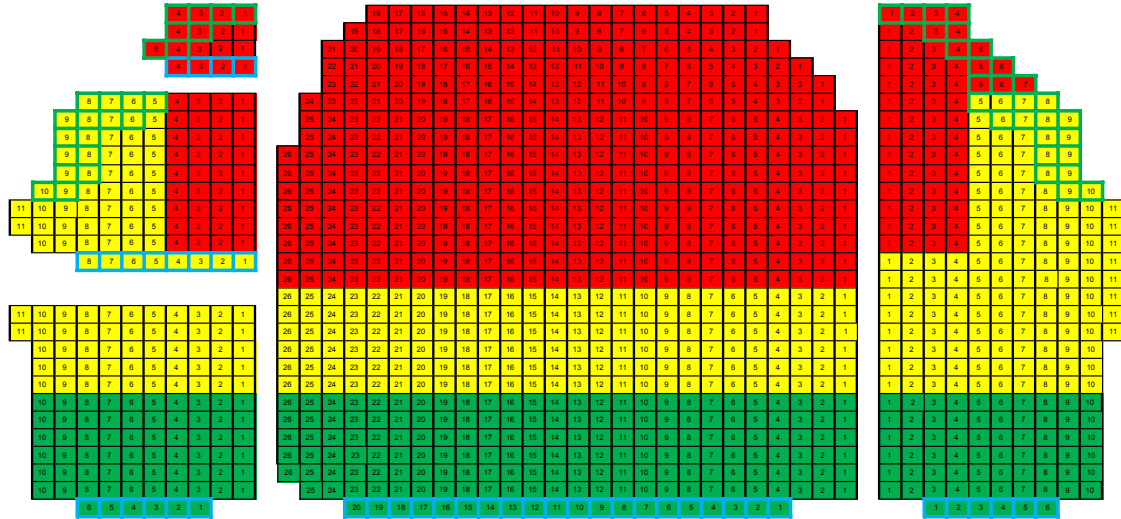

Kansas City Music Hall 24-25 Season Price Levels

STAGE

A
B
C
D
E
F
G
H
J
K
L
M
N
O
P
Q
R
S
T
U
V
W
X
Y
Z
AA
BB
CC

A
B
C
D

A
B
C
D
E
F
G

H
J
K
L
M
N
O
P

Q
R
S
T
U
V
W
X
Y