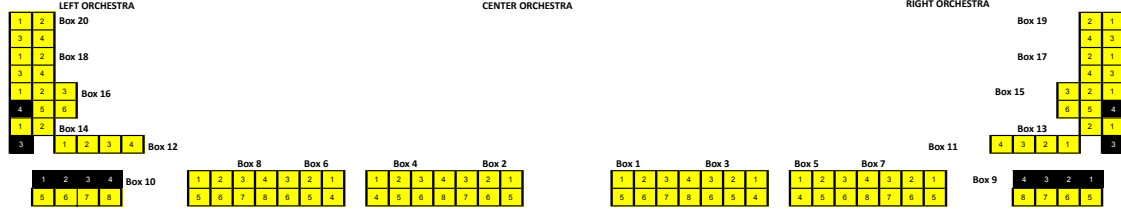

Kansas City Music Hall 24-25 Season Price Levels

STAGE

A
B
C
D
E
F
G
H
J
K
L
M
N
O
P
Q
R
S
T
U
V
W
X
Y
Z
AA
BB
CC

A
B
C
D

A
B
C
D
E
F
G

H
J
K
L
M
N
O
P

Q
R
S
T
U
V
W
X
Y