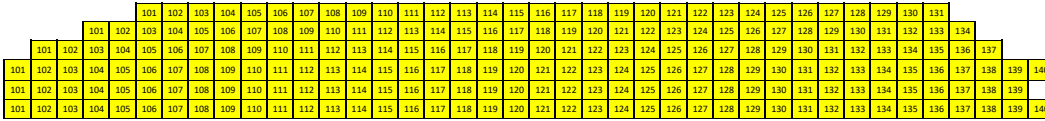

Kansas City 24-25 Kauffman Season Price Levels

STAGE

OPA
OPB
OPC
OPD
A
B
C
D

ADA
Limited View

E
F
G
H
J
K
L
M
N
P
Q
R
S

ORCHESTRA LEFT

ORCHESTRA CENTER

ORCHESTRA RIGHT

AA
BB
CC
DD
EE
FF

PARTERRE LEFT

PARTERRE CENTER

PARTERRE RIGHT

A
B
C
D
E
F

MEZZANINE LEFT

MEZZANINE CENTER

MEZZANINE RIGHT