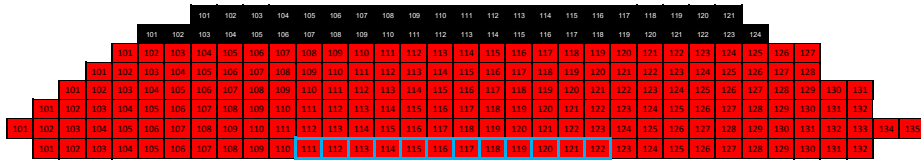

Kansas City 24-25 Kauffman Season Price Levels

STAGE

OPA
OPB
OPC
OPD
A
B
C
D

ADA
Limited View

E
F
G
H
J
K
L
M
N
P
Q
R
S

ORCHESTRA LEFT

ORCHESTRA CENTER

ORCHESTRA RIGHT

AA
BB
CC
DD
EE
FF

PARTERRE LEFT

PARTERRE CENTER

PARTERRE RIGHT

A
B
C
D
E
F

MEZZANINE LEFT

MEZZANINE CENTER

MEZZANINE RIGHT