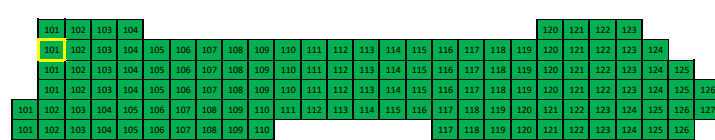

Kansas City 24-25 Kauffman Season Price Levels

STAGE

OPA
OPB
OPC
OPD
A
B
C
D

ADA
Limited View

E
F
G
H
J
K
L
M
N
P
Q
R
S

ORCHESTRA LEFT

ORCHESTRA CENTER

ORCHESTRA RIGHT

AA
BB
CC
DD
EE
FF

PARTERRE LEFT

PARTERRE CENTER

PARTERRE RIGHT

A
B
C
D
E
F

MEZZANINE LEFT

MEZZANINE CENTER

MEZZANINE RIGHT

AAA
BBB
CCC
DDD
EEE
FFF
GGG

GRAND TIER LEFT

GRAND TIER CENTER

GRAND TIER RIGHT

AZ
BZ
CZ
DZ
EZ
FZ
GZ
HZ
JZ

BALCONY LEFT

BALCONY CENTER

BALCONY RIGHT