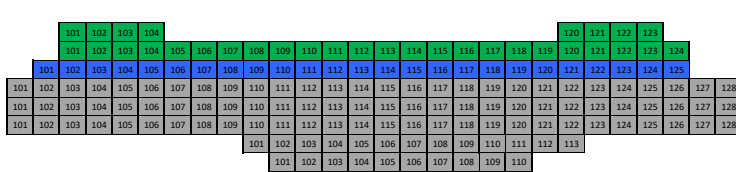

Kansas City 24-25 Kauffman Season Price Levels

STAGE

OPA
OPB
OPC
OPD
A
B
C
D

ADA
Limited View

E
F
G
H
J
K
L
M
N
P
Q
R
S

ORCHESTRA LEFT

ORCHESTRA CENTER

ORCHESTRA RIGHT

AA
BB
CC
DD
EE
FF

PARTERRE LEFT

PARTERRE CENTER

PARTERRE RIGHT

A
B
C
D
E
F

MEZZANINE LEFT

MEZZANINE CENTER

MEZZANINE RIGHT

AAA
BBB
CCC
DDD
EEE
FFF
GGG

GRAND TIER LEFT

GRAND TIER CENTER

GRAND TIER RIGHT

AZ
BZ
CZ
DZ
EZ
FZ
GZ
HZ
JZ

BALCONY LEFT

BALCONY CENTER

BALCONY RIGHT