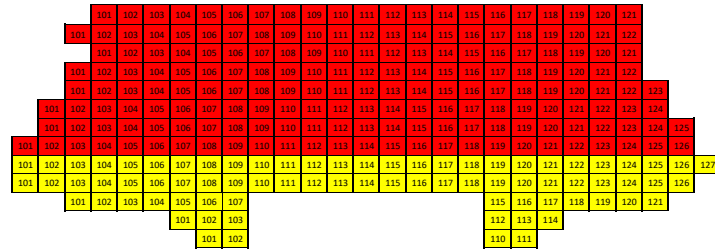

Kansas City 24-25 Kauffman Season Price Levels

STAGE

OPA
OPB
OPC
OPD
A
B
C
D

ADA
Limited View

E
F
G
H
J
K
L
M
N
P
Q
R
S

ORCHESTRA LEFT

ORCHESTRA CENTER

ORCHESTRA RIGHT

AA
BB
CC
DD
EE
FF

PARTERRE LEFT

PARTERRE CENTER

PARTERRE RIGHT

A
B
C
D
E
F

MEZZANINE LEFT

MEZZANINE CENTER

MEZZANINE RIGHT

AAA
BBB
CCC
DDD
EEE
FFF
GGG

GRAND TIER LEFT

GRAND TIER CENTER

GRAND TIER RIGHT

AZ
BZ
CZ
DZ
EZ
FZ
GZ
HZ
JZ

BALCONY LEFT

BALCONY CENTER

BALCONY RIGHT