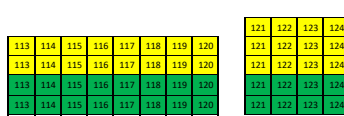

Kansas City 24-25 Kauffman Season Price Levels

STAGE

OPA
OPB
OPC
OPD
A
B
C
D

ADA
Limited View

E
F
G
H
J
K
L
M
N
P
Q
R
S

ORCHESTRA LEFT

ORCHESTRA CENTER

ORCHESTRA RIGHT

AA
BB
CC
DD
EE
FF

PARTERRE LEFT

PARTERRE CENTER

PARTERRE RIGHT

A
B
C
D
E
F

MEZZANINE LEFT

MEZZANINE CENTER

MEZZANINE RIGHT

AAA
BBB
CCC
DDD
EEE
FFF
GGG

GRAND TIER LEFT

GRAND TIER CENTER

GRAND TIER RIGHT

AZ
BZ
CZ
DZ
EZ
FZ
GZ
HZ
JZ

BALCONY LEFT

BALCONY CENTER

BALCONY RIGHT