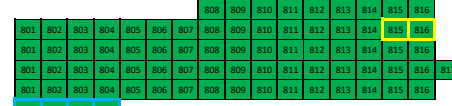

Kansas City 24-25 Kauffman Season Price Levels

STAGE

OPA
OPB
OPC
OPD
A
B
C
D

ADA
Limited View

E
F
G
H
J
K
L
M
N
P
Q
R
S

ORCHESTRA LEFT

ORCHESTRA CENTER

ORCHESTRA RIGHT

AA
BB
CC
DD
EE
FF

PARTERRE LEFT

PARTERRE CENTER

PARTERRE RIGHT

A
B
C
D
E
F

MEZZANINE LEFT

MEZZANINE CENTER

MEZZANINE RIGHT

AAA
BBB
CCC
DDD
EEE
FFF
GGG

GRAND TIER LEFT

GRAND TIER CENTER

GRAND TIER RIGHT

AZ
BZ
CZ
DZ
EZ
FZ
GZ
HZ
JZ

BALCONY LEFT

BALCONY CENTER

BALCONY RIGHT