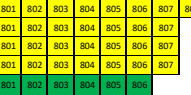

Kansas City 24-25 Kauffman Season Price Levels

STAGE

OPA
OPB
OPC
OPD
A
B
C
D

ADA
Limited View

E
F
G
H
J
K
L
M
N
P
Q
R
S

ORCHESTRA LEFT

ORCHESTRA CENTER

ORCHESTRA RIGHT

AA
BB
CC
DD
EE
FF

PARTERRE LEFT

PARTERRE CENTER

PARTERRE RIGHT

A
B
C
D
E
F

MEZZANINE LEFT

MEZZANINE CENTER

MEZZANINE RIGHT

AAA
BBB
CCC
DDD
EEE
FFF
GGG

GRAND TIER LEFT

GRAND TIER CENTER

GRAND TIER RIGHT

AZ
BZ
CZ
DZ
EZ
FZ
GZ
HZ
JZ

BALCONY LEFT

BALCONY CENTER

BALCONY RIGHT