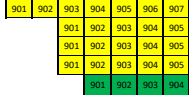

Kansas City 24-25 Kauffman Season Price Levels

STAGE

OPA
OPB
OPC
OPD
A
B
C
D

ADA
Limited View

E
F
G
H
J
K
L
M
N
P
Q
R
S

ORCHESTRA LEFT

ORCHESTRA CENTER

ORCHESTRA RIGHT

AA
BB
CC
DD
EE
FF

PARTERRE LEFT

PARTERRE CENTER

PARTERRE RIGHT

A
B
C
D
E
F

MEZZANINE LEFT

MEZZANINE CENTER

MEZZANINE RIGHT

AAA
BBB
CCC
DDD
EEE
FFF
GGG

GRAND TIER LEFT

GRAND TIER CENTER

GRAND TIER RIGHT

AZ
BZ
CZ
DZ
EZ
FZ
GZ
HZ
JZ

BALCONY LEFT

BALCONY CENTER

BALCONY RIGHT