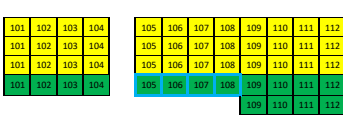

Kansas City 24-25 Kauffman Season Price Levels

STAGE

OPA
OPB
OPC
OPD
A
B
C
D

ADA
Limited View

E
F
G
H
J
K
L
M
N
P
Q
R
S

ORCHESTRA LEFT

ORCHESTRA CENTER

ORCHESTRA RIGHT

AA
BB
CC
DD
EE
FF

PARTERRE LEFT

PARTERRE CENTER

PARTERRE RIGHT

A
B
C
D
E
F

MEZZANINE LEFT

MEZZANINE CENTER

MEZZANINE RIGHT

AAA
BBB
CCC
DDD
EEE
FFF
GGG

GRAND TIER LEFT

GRAND TIER CENTER

GRAND TIER RIGHT

AZ
BZ
CZ
DZ
EZ
FZ
GZ
HZ
JZ

BALCONY LEFT

BALCONY CENTER

BALCONY RIGHT