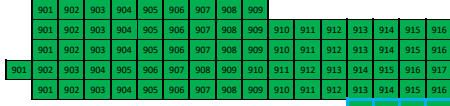

Kansas City 24-25 Kauffman Season Price Levels

STAGE

OPA
OPB
OPC
OPD
A
B
C
D

ADA
Limited View

E
F
G
H
J
K
L
M
N
P
Q
R
S

ORCHESTRA LEFT

ORCHESTRA CENTER

ORCHESTRA RIGHT

AA
BB
CC
DD
EE
FF

PARTERRE LEFT

PARTERRE CENTER

PARTERRE RIGHT

A
B
C
D
E
F

MEZZANINE LEFT

MEZZANINE CENTER

MEZZANINE RIGHT

AAA
BBB
CCC
DDD
EEE
FFF
GGG

GRAND TIER LEFT

GRAND TIER CENTER

GRAND TIER RIGHT

AZ
BZ
CZ
DZ
EZ
FZ
GZ
HZ
JZ

BALCONY LEFT

BALCONY CENTER

BALCONY RIGHT