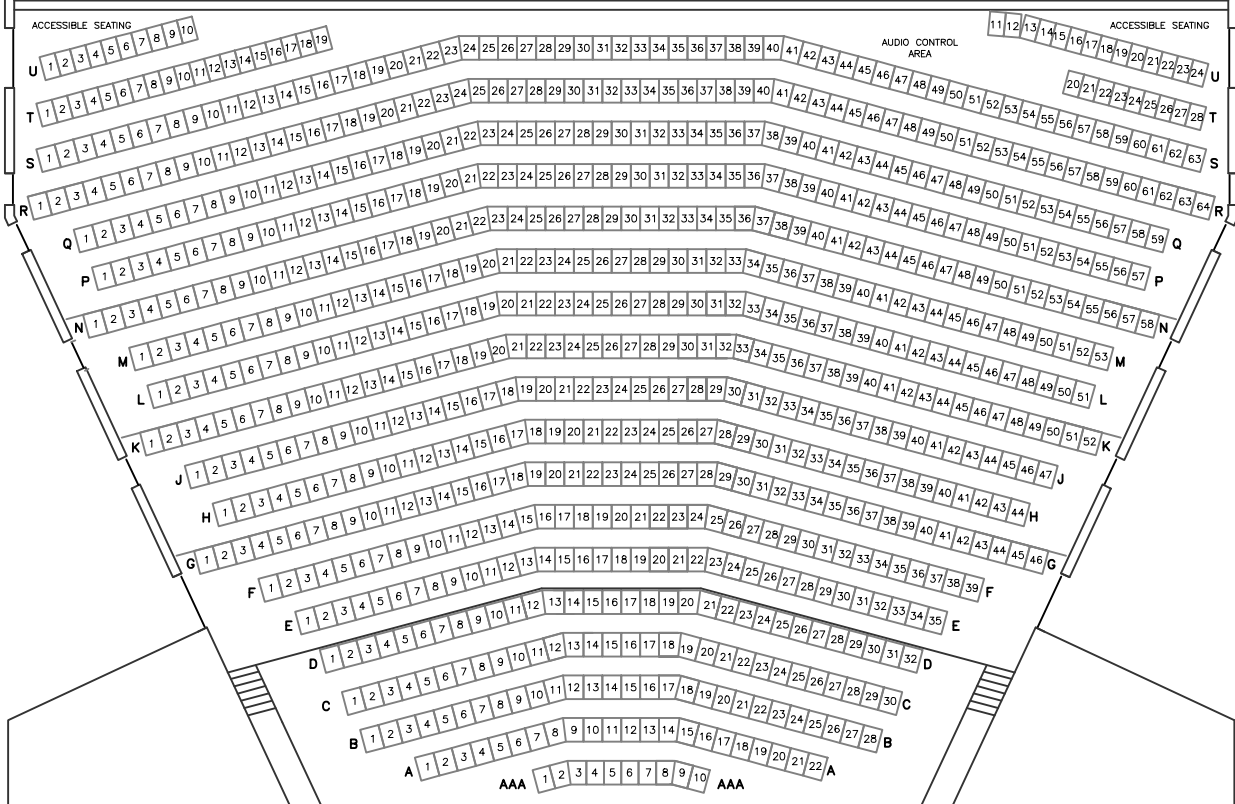

GRAND TIER

GRAND TIER

ORCHESTRA

ORCHESTRA

Administration • 321.433.5719

Ticket Office • 321.242.2219

FAX• 321.433.5817

Total Seating Capacity	2016
Orchestra Pit	122
Orchestra	720
Grand Tier	1174
Accessible Seating (included in above numbers)	74